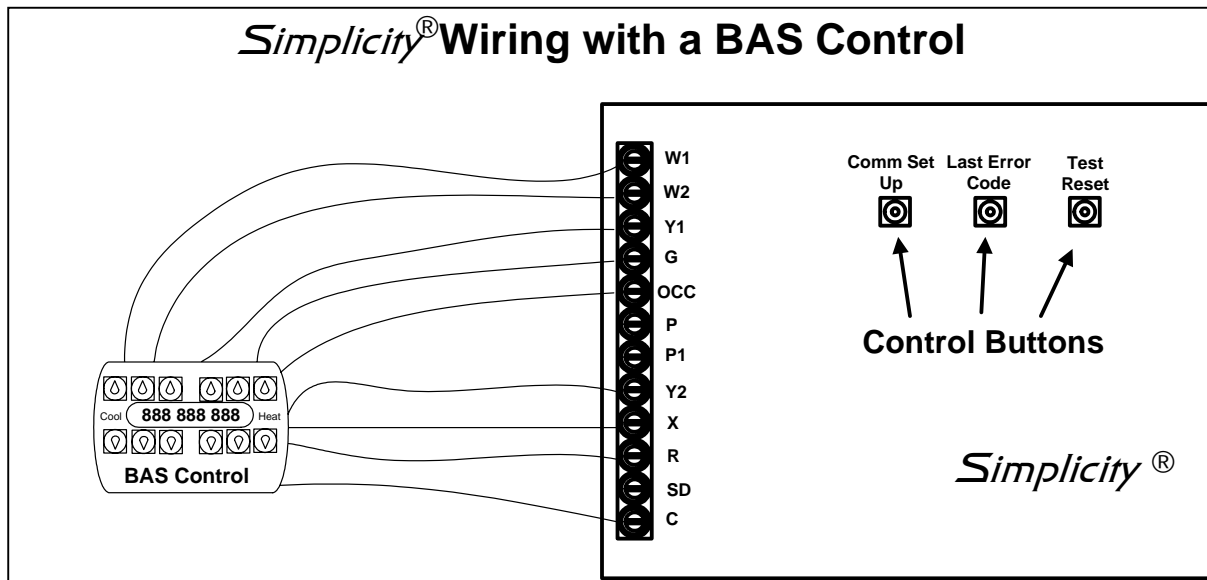

Simplicity® Equipment and Controls Matrix

	Simplicity 1	Simplicity Intelli-Comfort	Simplicity Elite	Simplicity Wireless	Simplicity BRIDGE	Synthesys	JCI - 1126	Honeywell W7750	CPC	Novar ETC3
3 - 6 ton Sunline	S	O	N/A	O	O	N/A	O	O	O	O
6.5 - 12.5 ton Predator	S	O	N/A	O	O	N/A	O	O	O	O
15 - 25 ton Sunline	S	O	N/A	O	O	N/A	O	O	O	O
25 - 40 ton Millennium RTU	N/A	N/A	S	N/A	O	O	N/A	N/A	N/A	N/A
15 - 50 ton Millennium Splits	S	N/A	N/A	O	O	N/A	N/A	N/A	N/A	N/A
S = Standard, O = Optional, N/A = Not Applicable										

The Simplicity Wireless only operates with Simplicity 1

Simplicity Intelli-Comfort is a complete Space Comfort Controller

Simplicity Elite is a complete Space Comfort Controller

Simplicity Wireless is for one way remote Alarming

Simplicity BRIDGE is used for two way remote Alarming

Any other BAS or EMS control will wire into the standard Simplicity® Elite™ via the thermostat terminals on the board.

Simplicity® is compatible with all BAS or EMS controls.